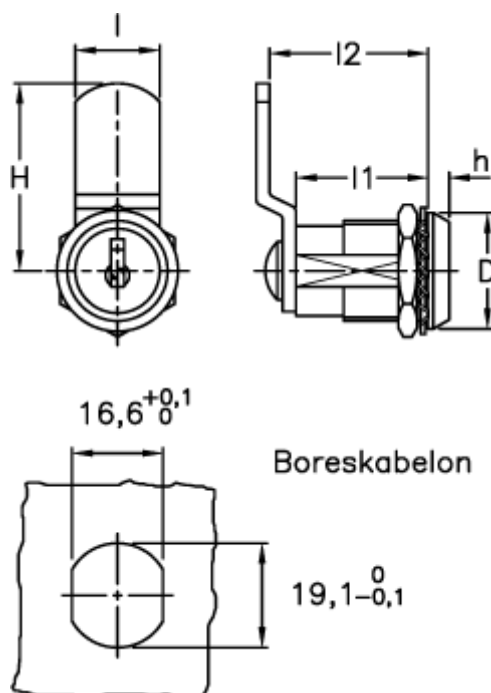

Data Sheet

Article number: 2310421435

Description: E+G Latch w/lock
CS.20/36-25

Measures

D = 23
H = 35.5
h = 5
l = 16
l1 = 20
l2 = 25